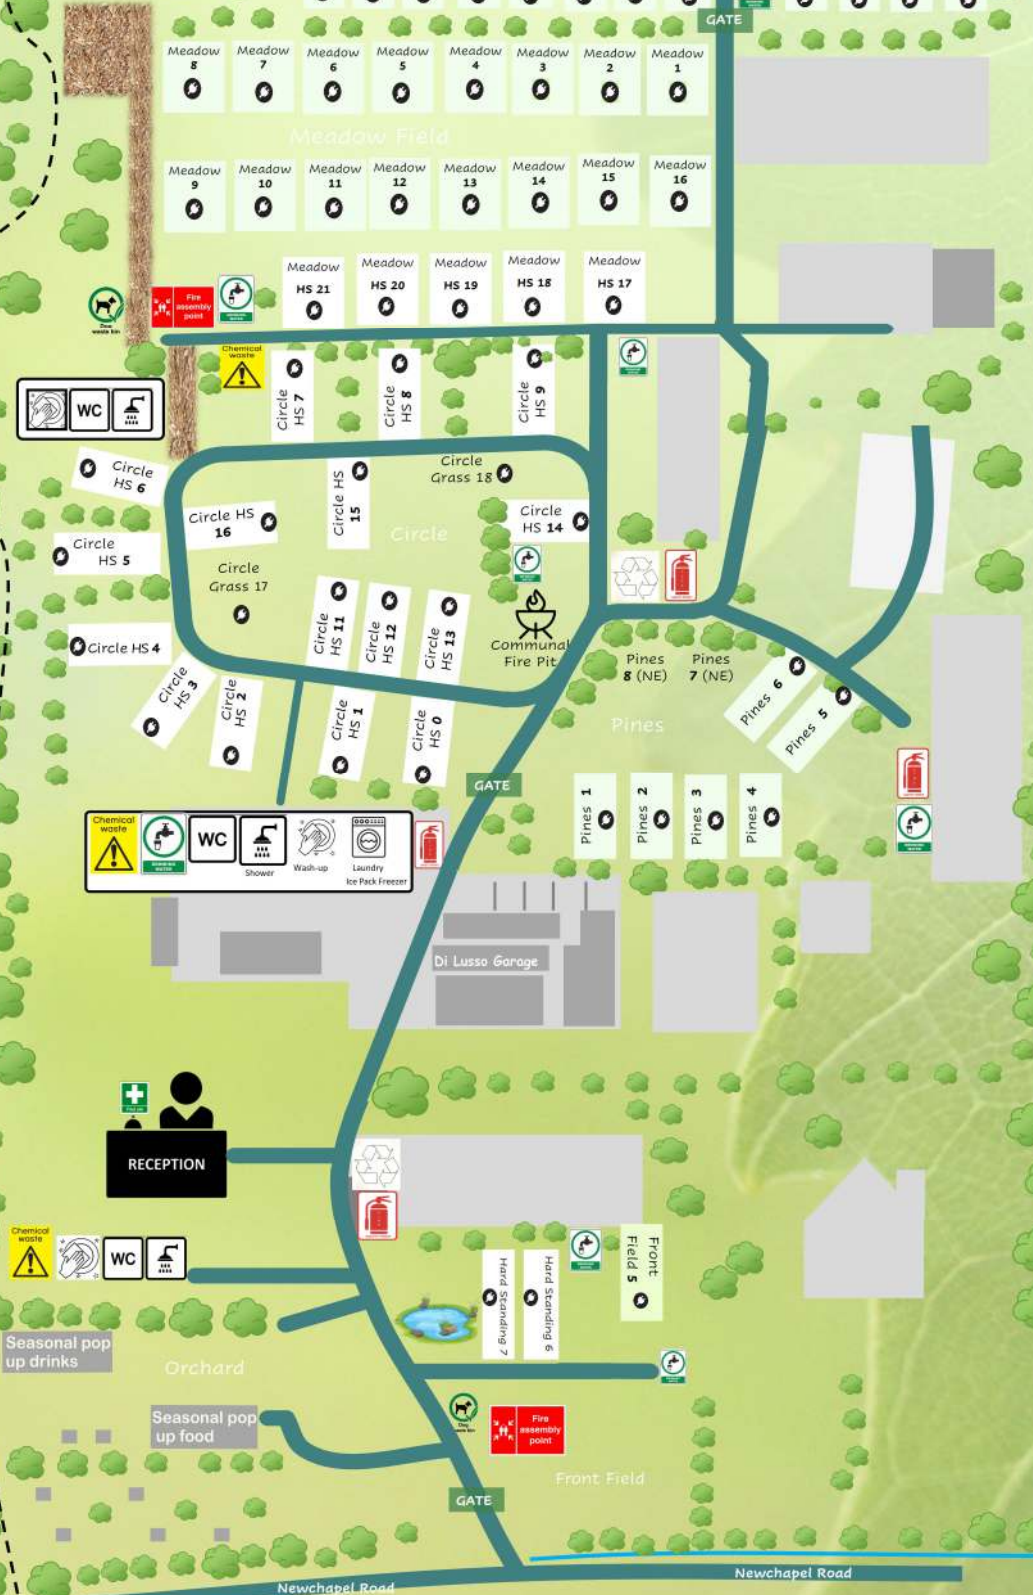

PUBLIC FOOTPATH - Towards The Wiremill on the lake

Newchapel Road, Lingfield, Surrey. RH76LE
 01342 833205
 info@longacrescamping.co.uk
 www.longacrescamping.co.uk
 www.facebook.com/longacrescampinguk
 www.instagram.com/longacrescamping/

- Hayfield 16
- Hayfield 15
- Bell Tent 4
- Bell Tent 3
- Bell Tent 2
- Bell Tent 1
- TH
- BS
- WM
- SH
- HP
- CP

Key

- Drinking water
- Fire Safety Point
- Dog waste bin
- Chemical Waste
- First Aid
- Electrical hook up
- Communal Fire Pit
Private fire pits are available for hire
- Shower block
- Wash-up area
- Laundry facilities
- Waste and Recycling
- (small block) seating area in orchard

licensable Area
↓

Hard Seating 7

Hard Seating 8

ARCANA BARS

BAR
←

orchard

Seating

Seasonal pop up food

STRETCH TENT

Seating

FIRE Assembly Point

GATE

EXIT

PARKING Area

Newchapel Road

Front Field