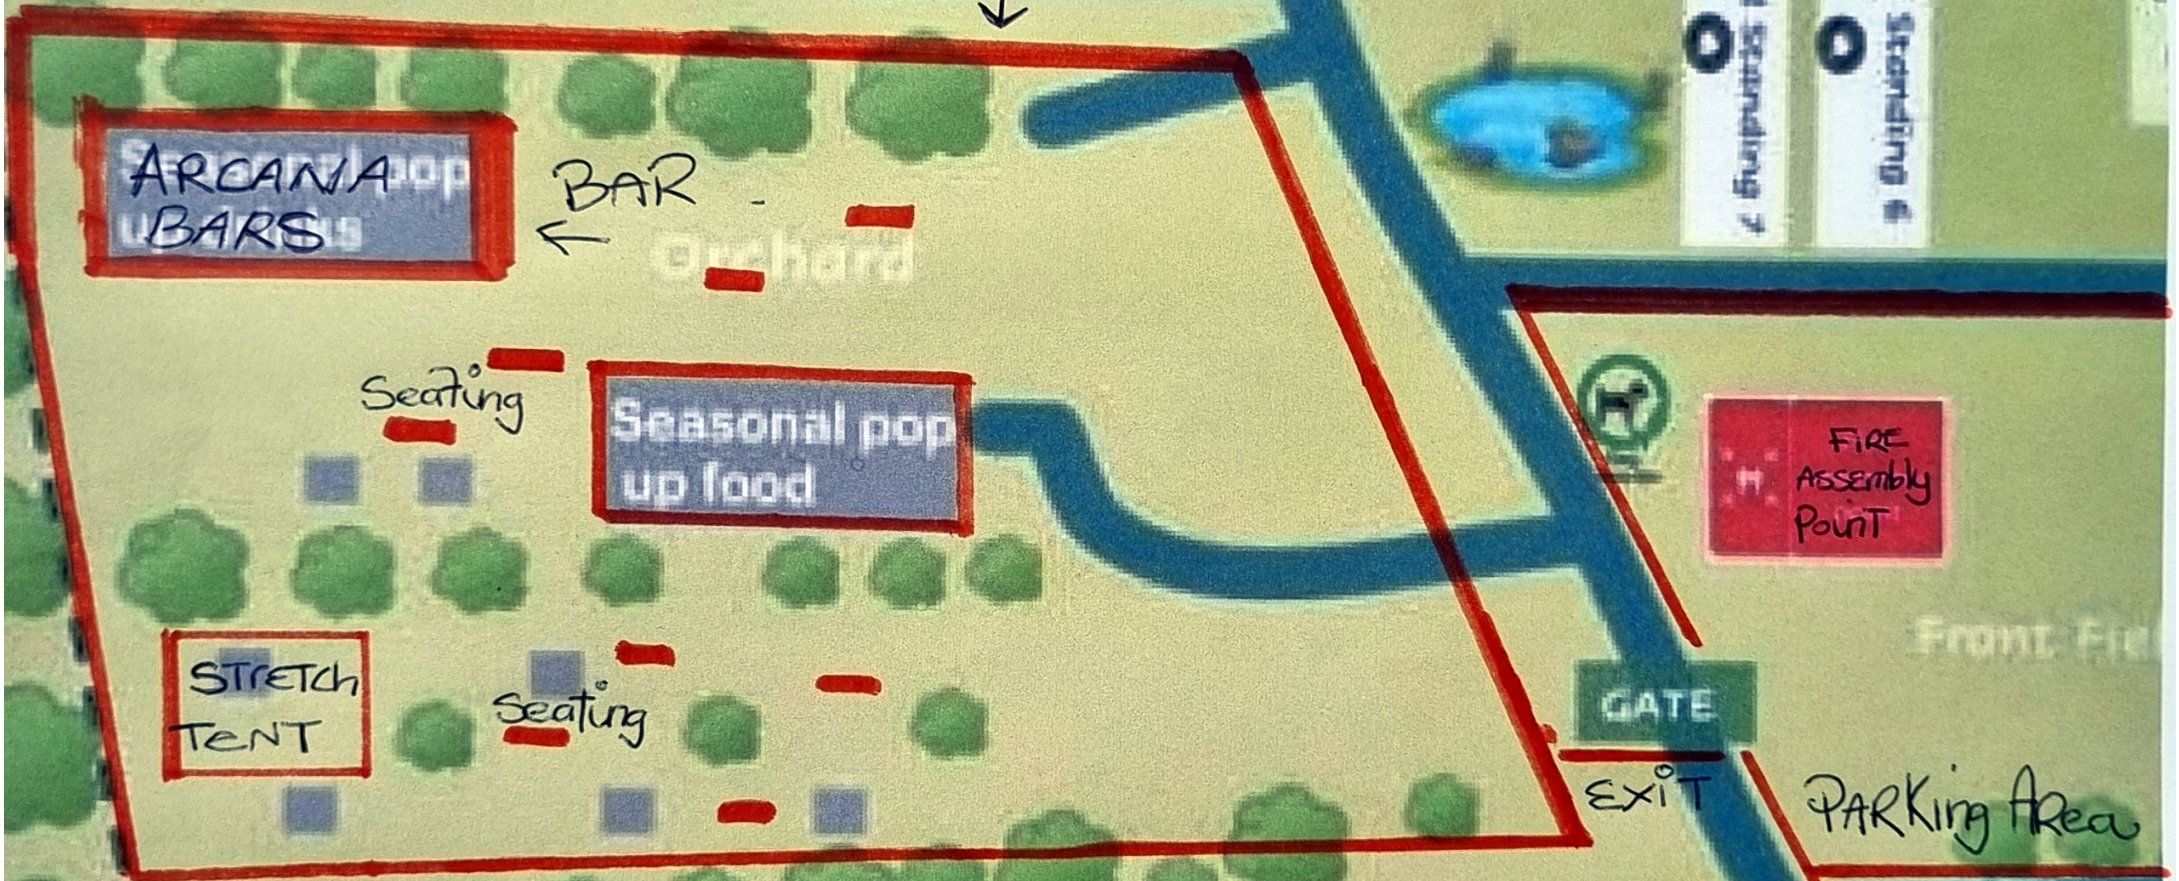

PUBLIC FOOTPATH - Towards The Wiremill on the lake

Newchapel Road, Lingfield, Surrey. RH76LE
 01342 833205
 info@longacrescamping.co.uk
 www.longacrescamping.co.uk
 www.facebook.com/longacrescampinguk
 www.instagram.com/longacrescamping/

- Hayfield 16
- Hayfield 15
- Bell Tent 4
- Bell Tent 3
- Bell Tent 2
- Bell Tent 1
- TH
- BS
- WM
- SH
- HP
- CP

Key

- Drinking water
- Fire Safety Point
- Dog waste bin
- Chemical Waste
- First Aid
- Electrical hook up
- Communal Fire Pit
Private fire pits are available for hire
- Shower block
- Wash-up area
- Laundry facilities
- Waste and Recycling
- (small block) seating area in orchard

licensable Area
↓

Hard Seating 7

Hard Seating 8

ARCANA BARS

BAR
←

orchard

Seating

Seasonal pop up food

STRETCH TENT

Seating

FIRE Assembly Point

GATE

EXIT

PARKING Area

Newchapel Road

Front Field